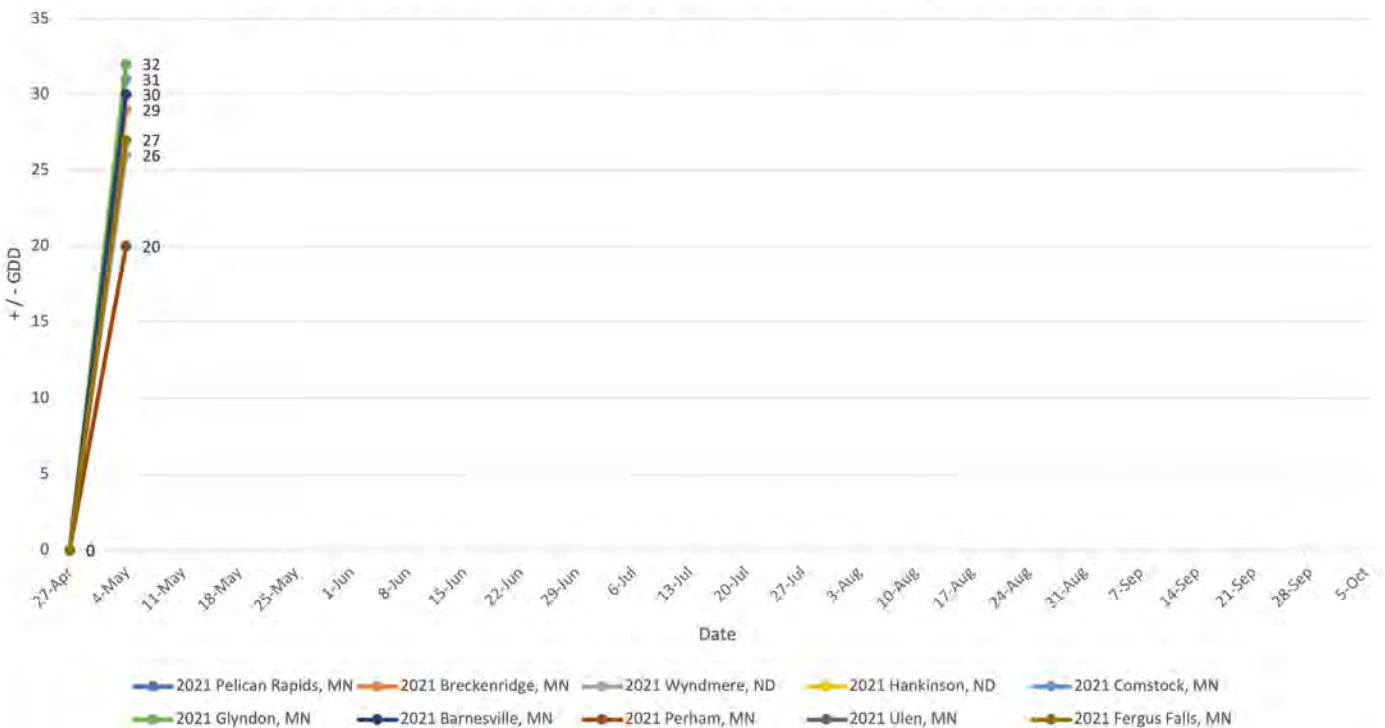

MIKE SORBY

701-238-3914
MIKES@PETERSONFARMSSEED.COM

GDU's

2021 West Central Minnesota and South East North Dakota Departure From Normal