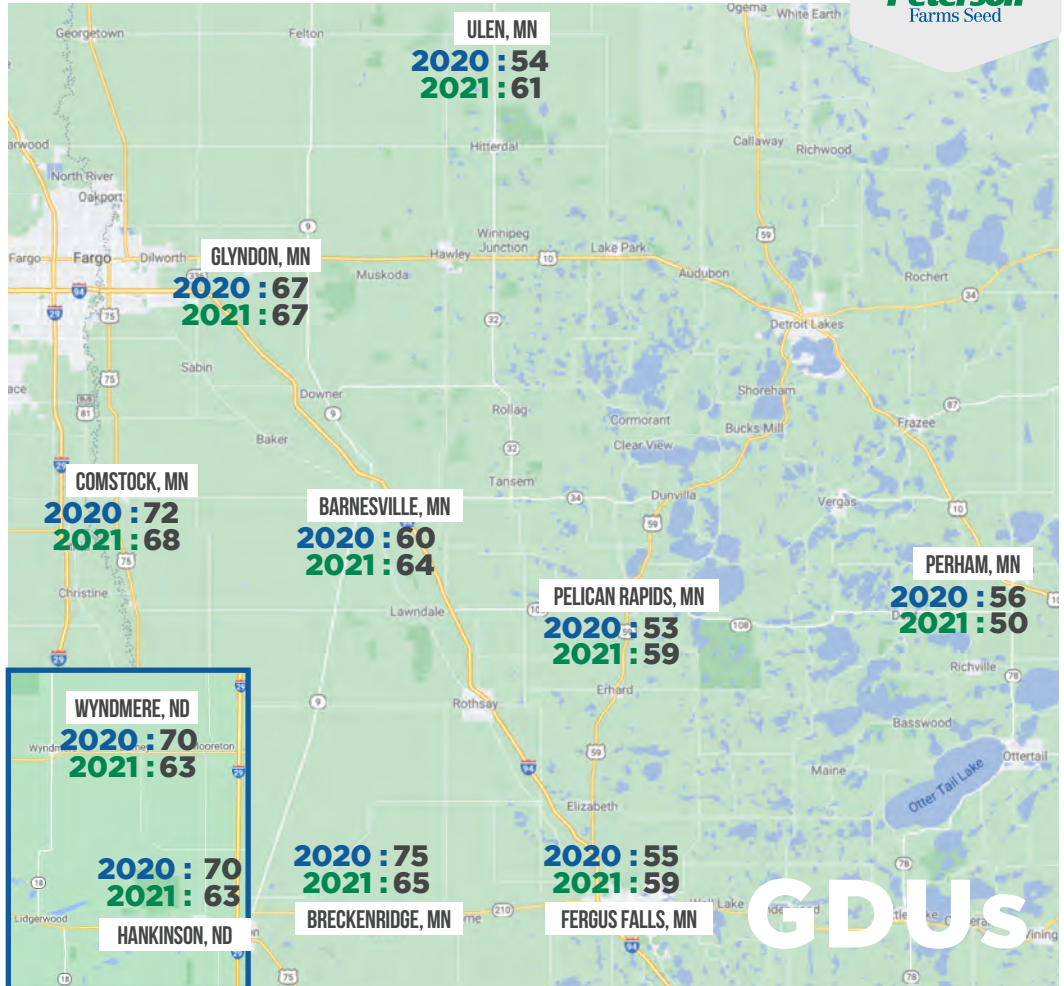

DANNI SANDERS

701-371-1712
DANNI@PETERSONFARMSSEED.COM

GDUS

East Central North Dakota Departure From Normal

—●— 2021 Hendrum, MN
 —●— 2021 Page, ND
 —●— 2021 Sanborn, ND
 —●— 2021 Blanchard, ND
—●— 2021 Tower City, ND
 —●— 2021 Cooperstown, ND
 —●— 2021 Sharon, ND
 —●— 2021 Hannaford, ND

A few guys have already finished planting!

Most corn should be in by the weekend and soybean planting should finish up next week.

KAYLA VOELLER

701-430-6820
KAYLA@PETERSONFARMSSEED.COM

GDU's

Northwest Minnesota Departure From Normal

North East North Dakota Departure From Normal

WEEK OF MAY 4, 2021

MIKE SORBY WEST CENTRAL MN

WEEKLY NOTES

Wheat is done, corn is 80% done and soybeans are 50% done.

Some areas are still a little wet but overall, planting conditions are the best we've seen since 2017.

MIKE SORBY

701-238-3914
MIKES@PETERSONFARMSSEED.COM

GDU's

2021 West Central Minnesota and South East North Dakota Departure From Normal

WEEK OF MAY 4, 2021

PAUL BROMLEY NORTHWEST ND

WEEKLY NOTES

We've got some corn going in the ground but a few guys still holding off with the lower-end soil temperature.