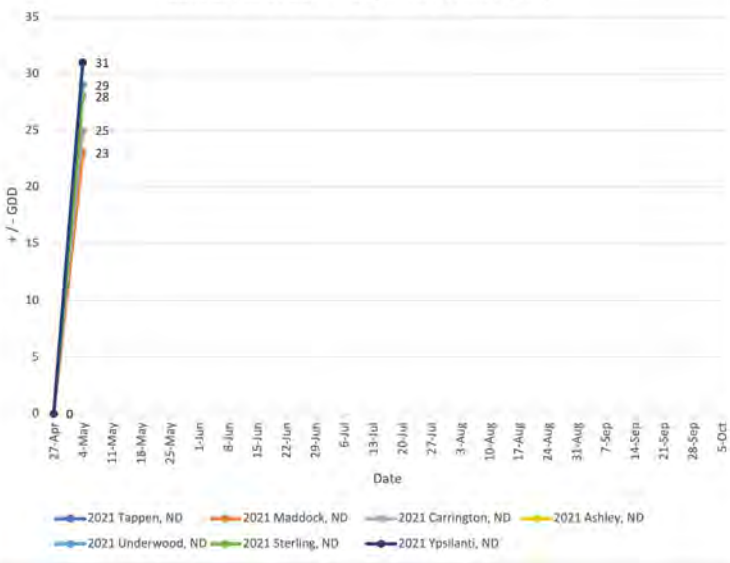

GDU

Central North Dakota Departure From Normal