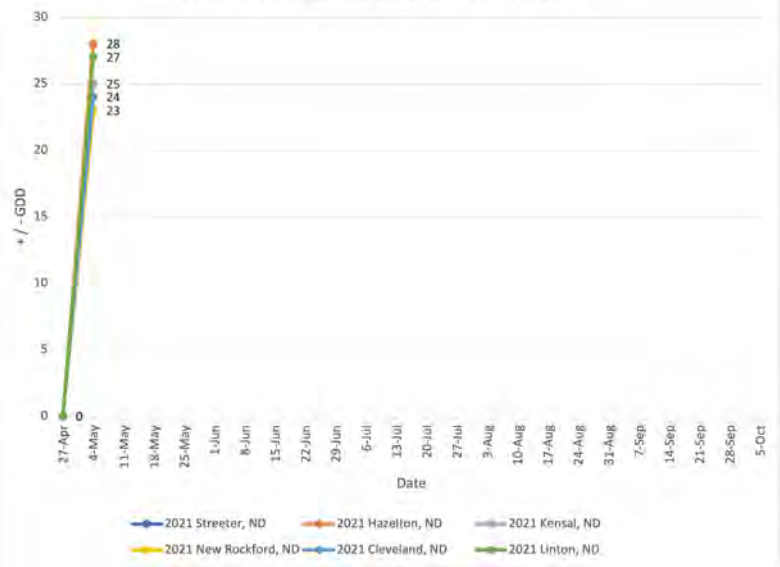

701-659-3246
JEFF@PETERSONFARMSSEED.COM

GDU

Central North Dakota Departure From Normal

Central North Dakota Departure From Normal

WEEK OF MAY 4, 2021

KAYLA VOELLER

NORTHEAST ND
NORTHWEST MN

WEEKLY NOTES