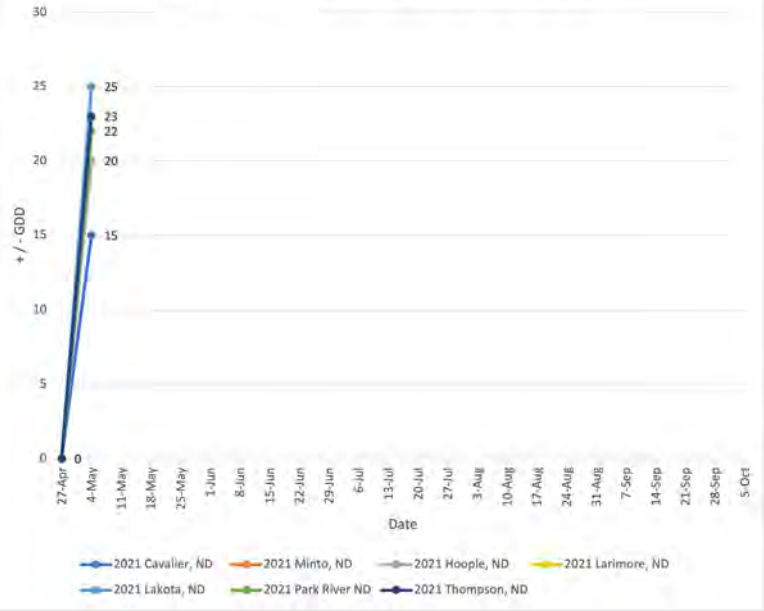

North East North Dakota Departure From Normal