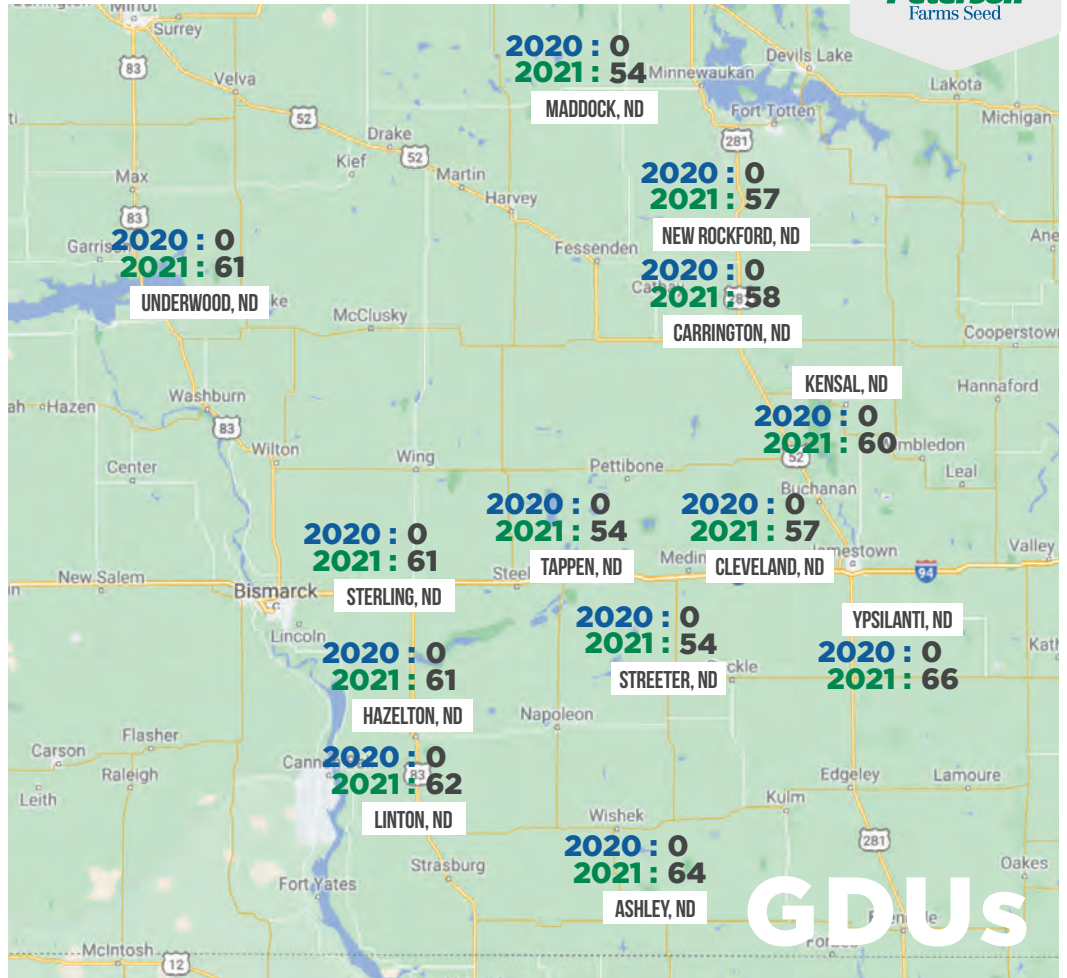

DANNI SANDERS

EAST CENTRAL ND
WEST CENTRAL MN

WEEKLY NOTES

Planting is all over the board, some areas are still wet while others might be finishing by the weekend.

Wheat is finishing up, 60% of the corn is done and we're about 25% done on beans.

DANNI SANDERS

701-371-1712
DANNI@PETERSONFARMSSEED.COM

GDUS

East Central North Dakota Departure From Normal

—●— 2021 Hendrum, MN
 —●— 2021 Page, ND
 —●— 2021 Sanborn, ND
 —●— 2021 Blanchard, ND
—●— 2021 Tower City, ND
 —●— 2021 Cooperstown, ND
 —●— 2021 Sharon, ND
 —●— 2021 Hannaford, ND

WEEKLY NOTES

In my area, everybody seems to be rolling on something whether corn, soybeans or wheat.

The next couple nights of cool temps have a few guys holding off on corn for a couple days.

JEFF OLSON

701-659-3246
JEFF@PETERSONFARMSSEED.COM

GDU

Central North Dakota Departure From Normal

Central North Dakota Departure From Normal

WEEK OF MAY 4, 2021

KAYLA VOELLER

NORTHEAST ND
NORTHWEST MN

WEEKLY NOTES