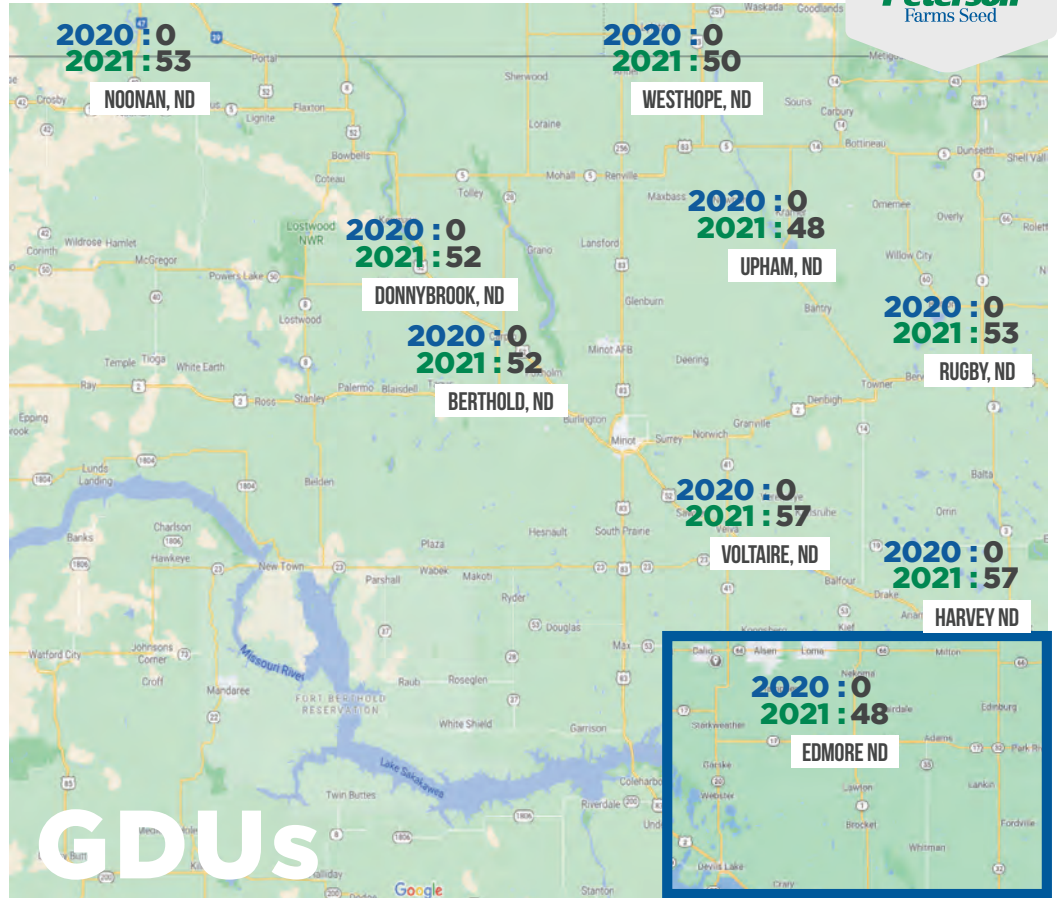

North East North Dakota Departure From Normal

WEEK OF MAY 4, 2021

MIKE SORBY WEST CENTRAL MN

WEEKLY NOTES

Wheat is done, corn is 80% done and soybeans are 50% done.

Some areas are still a little wet but overall, planting conditions are the best we've seen since 2017.

MIKE SORBY

701-238-3914
MIKES@PETERSONFARMSSEED.COM

GDU's

2021 West Central Minnesota and South East North Dakota Departure From Normal

WEEK OF MAY 4, 2021

PAUL BROMLEY NORTHWEST ND

WEEKLY NOTES

We've got some corn going in the ground but a few guys still holding off with the lower-end soil temperature.

Wheat will be finishing up soon and soybeans have started going out the door!

PAUL BROMLEY

701-399-6944
PAUL@PETERSONFARMSSEED.COM

GDU's

2021 Central and Northwest North Dakota

WEEK OF MAY 4, 2021

TRAVIS WINTER EAST CENTRAL MN