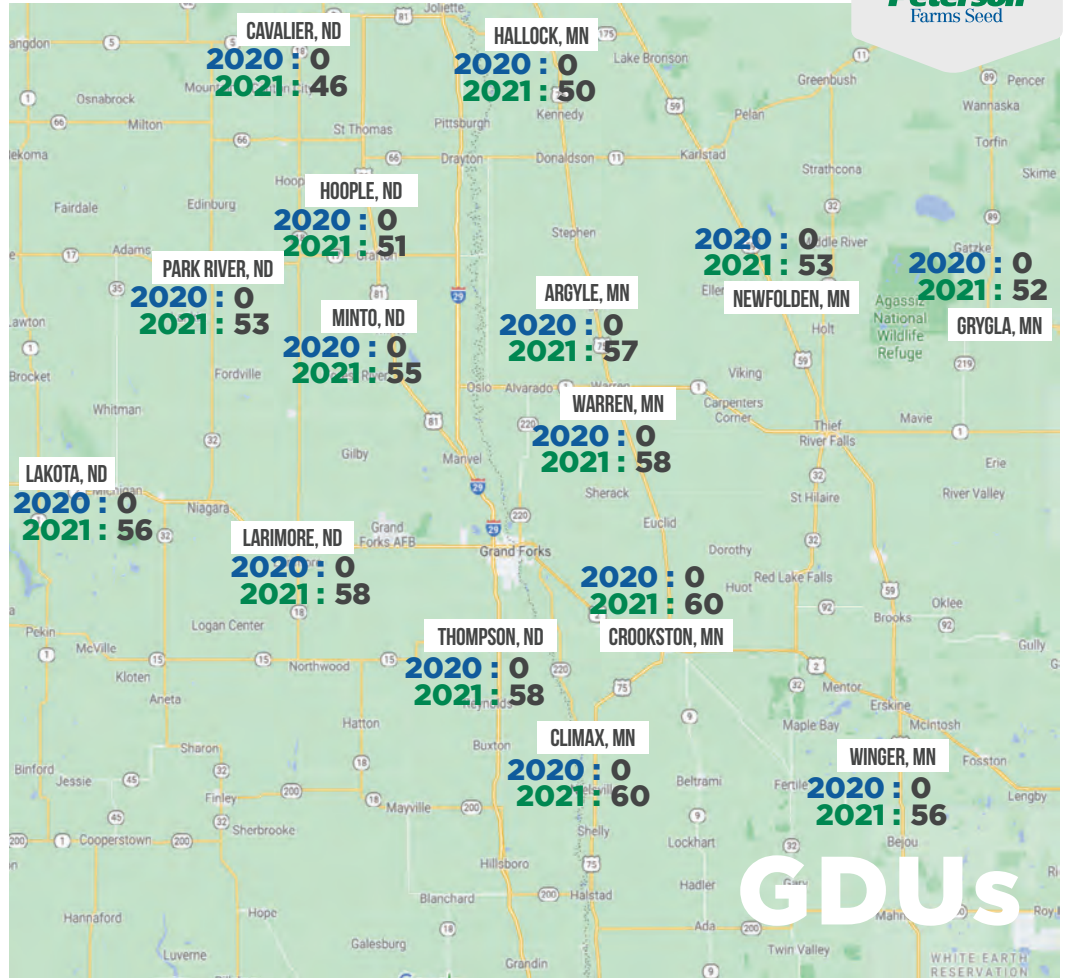

DANNI SANDERS

701-371-1712
DANNI@PETERSONFARMSSEED.COM

GDUS

East Central North Dakota Departure From Normal

—●— 2021 Hendrum, MN
 —●— 2021 Page, ND
 —●— 2021 Sanborn, ND
 —●— 2021 Blanchard, ND
—●— 2021 Tower City, ND
 —●— 2021 Cooperstown, ND
 —●— 2021 Sharon, ND
 —●— 2021 Hannaford, ND

701-659-3246
JEFF@PETERSONFARMSSEED.COM

GDU

Central North Dakota Departure From Normal

Central North Dakota Departure From Normal

WEEK OF MAY 4, 2021

KAYLA VOELLER

NORTHEAST ND
NORTHWEST MN

WEEKLY NOTES

A few guys have already finished planting!

Most corn should be in by the weekend and soybean planting should finish up next week.

KAYLA VOELLER

701-430-6820
KAYLA@PETERSONFARMSSEED.COM

GDU's

Northwest Minnesota Departure From Normal

North East North Dakota Departure From Normal

WEEK OF MAY 4, 2021

MIKE SORBY WEST CENTRAL MN

WEEKLY NOTES

Wheat is done, corn is 80% done and soybeans are 50% done.

Some areas are still a little wet but overall, planting conditions are the best we've seen since 2017.