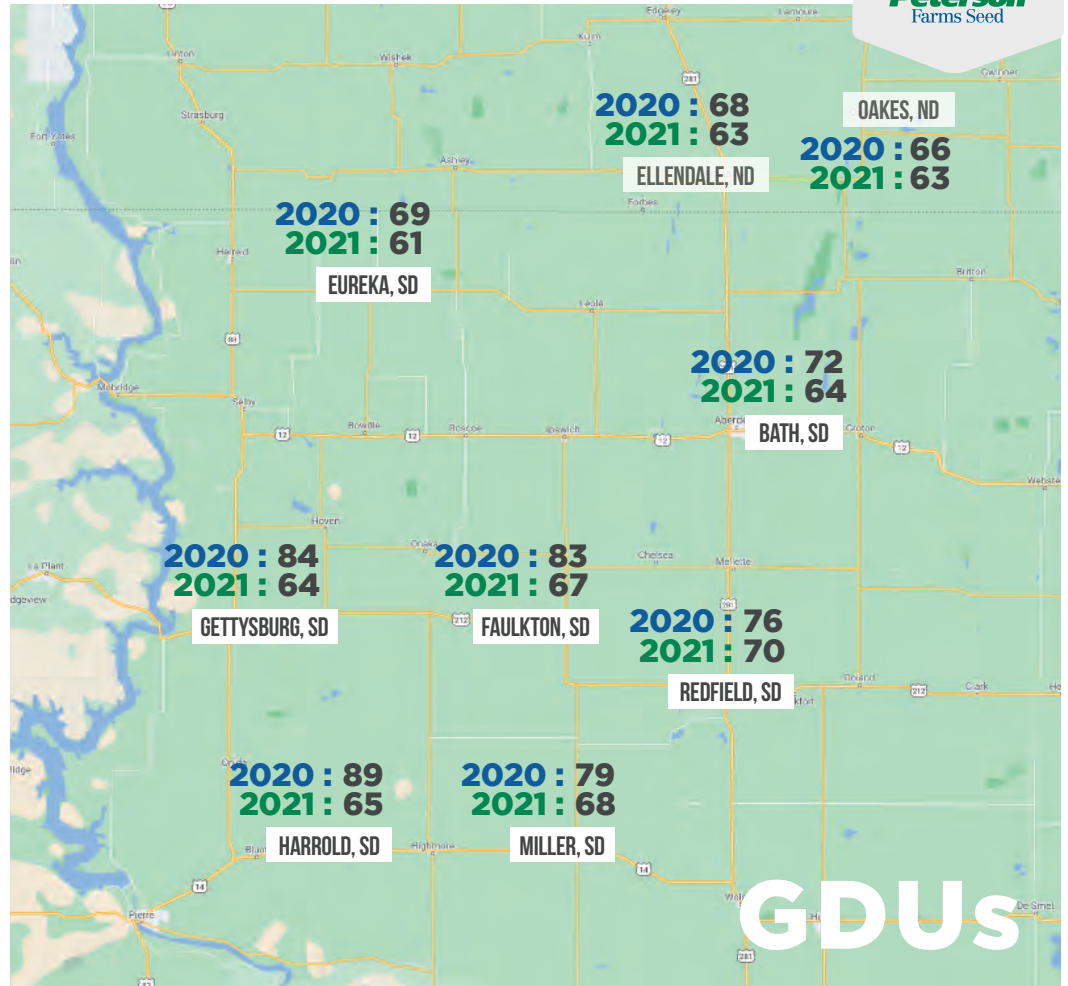

CLICK ON AN AREA OF THE MAP TO SEE GDU INFORMATION FOR THE WEEK OF MAY 4

WEEK OF MAY 4, 2021

ALAN NEITZEL CENTRAL SD

WEEKLY NOTES

Farmers in my area are advancing quickly.

With no rain, they should be finished in about a week.

ALAN NEITZEL

605-380-8920
ALAN@PETERSONFARMSSEED.COM

GDUs

2021 Central South Dakota Departure From Normal

WEEK OF MAY 4, 2021

CODY OLSON EASTERN SD

WEEKLY NOTES

We've got some areas with corn finishing up.

Soybeans are in full force right now and should be all wrapped up within 10 days.

CODY OLSON

605-929-5688

CODYO@PETERSONFARMSSEED.COM

2021 Eastern South Dakota Departure From Normal

WEEK OF MAY 4, 2021

CRAIG LAVOI SOUTHWEST MN