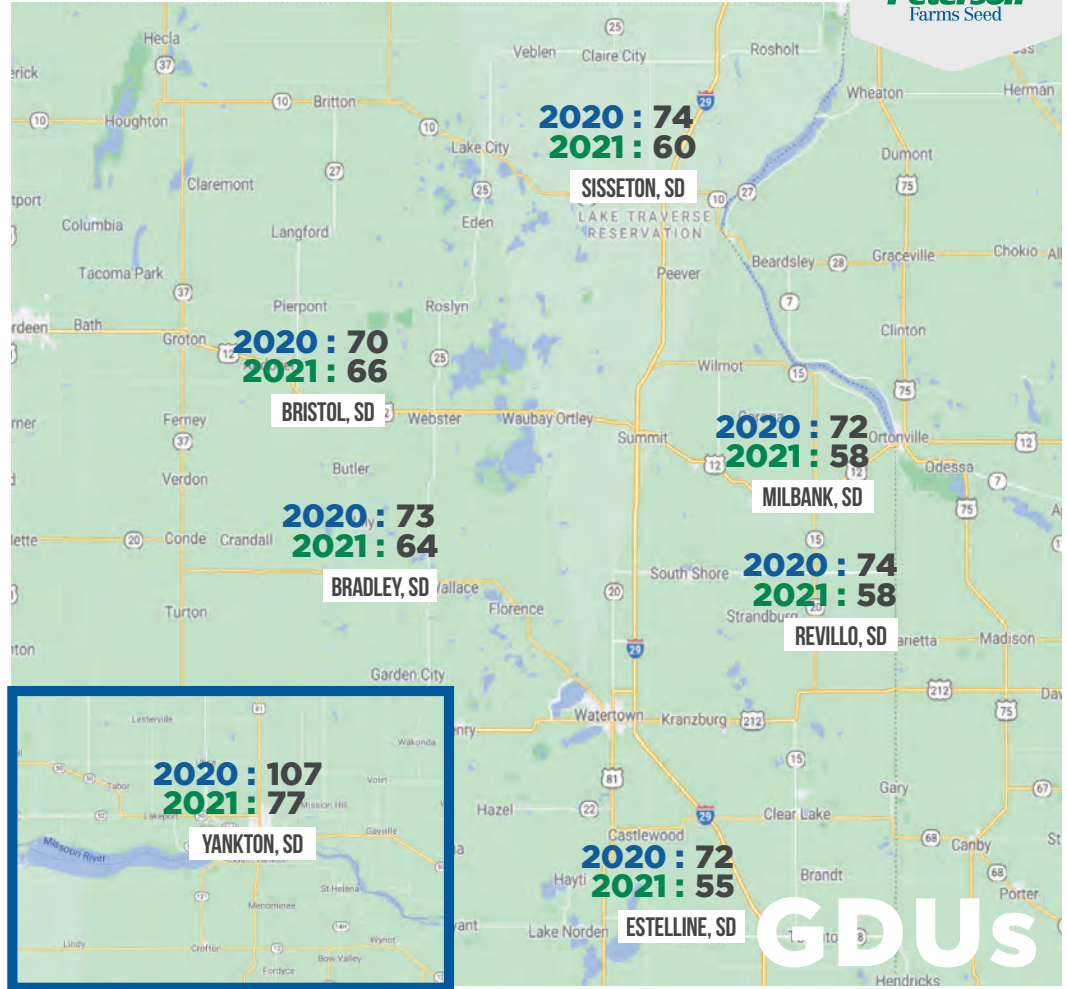

CLICK ON AN AREA OF THE MAP TO SEE GDU INFORMATION FOR THE WEEK OF MAY 4

WEEK OF MAY 4, 2021

ALAN NEITZEL CENTRAL SD

WEEKLY NOTES

Farmers in my area are advancing quickly.

With no rain, they should be finished in about a week.

ALAN NEITZEL

605-380-8920
ALAN@PETERSONFARMSSEED.COM

GDUs

2021 Central South Dakota Departure From Normal

WEEK OF MAY 4, 2021

CODY OLSON EASTERN SD

WEEKLY NOTES

We've got some areas with corn finishing up.

Soybeans are in full force right now and should be all wrapped up within 10 days.

CODY OLSON

605-929-5688

CODYO@PETERSONFARMSSEED.COM

2021 Eastern South Dakota Departure From Normal

WEEK OF MAY 4, 2021

CRAIG LAVOI SOUTHWEST MN

WEEKLY NOTES

South of Willmar, I'm seeing farmers finishing up corn.

Head north, up to Fergus Falls, they are hoping to finish corn this weekend.

Soybeans are all over the board: some will be finishing this week and some haven't started.