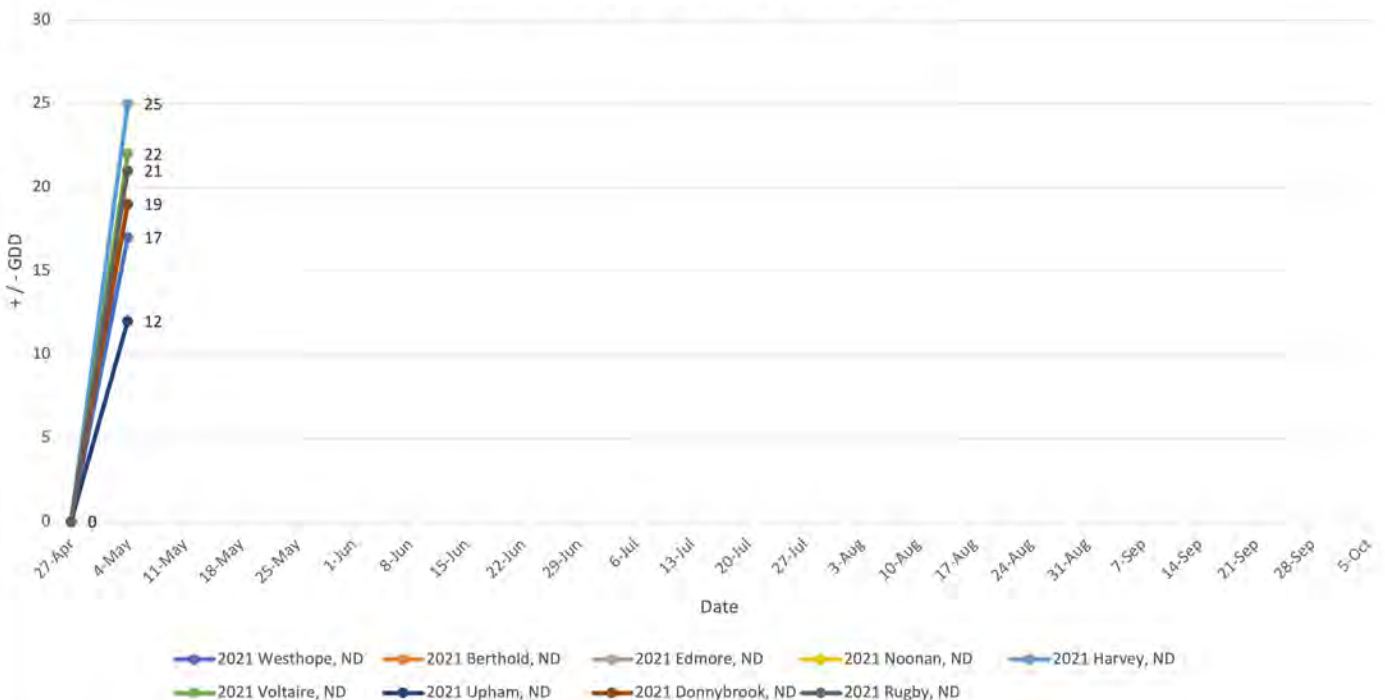

Wheat will be finishing up soon and soybeans have started going out the door!

PAUL BROMLEY

701-399-6944
PAUL@PETERSONFARMSSEED.COM

GDU's

2021 Central and Northwest North Dakota

WEEK OF MAY 4, 2021

TRAVIS WINTER EAST CENTRAL MN