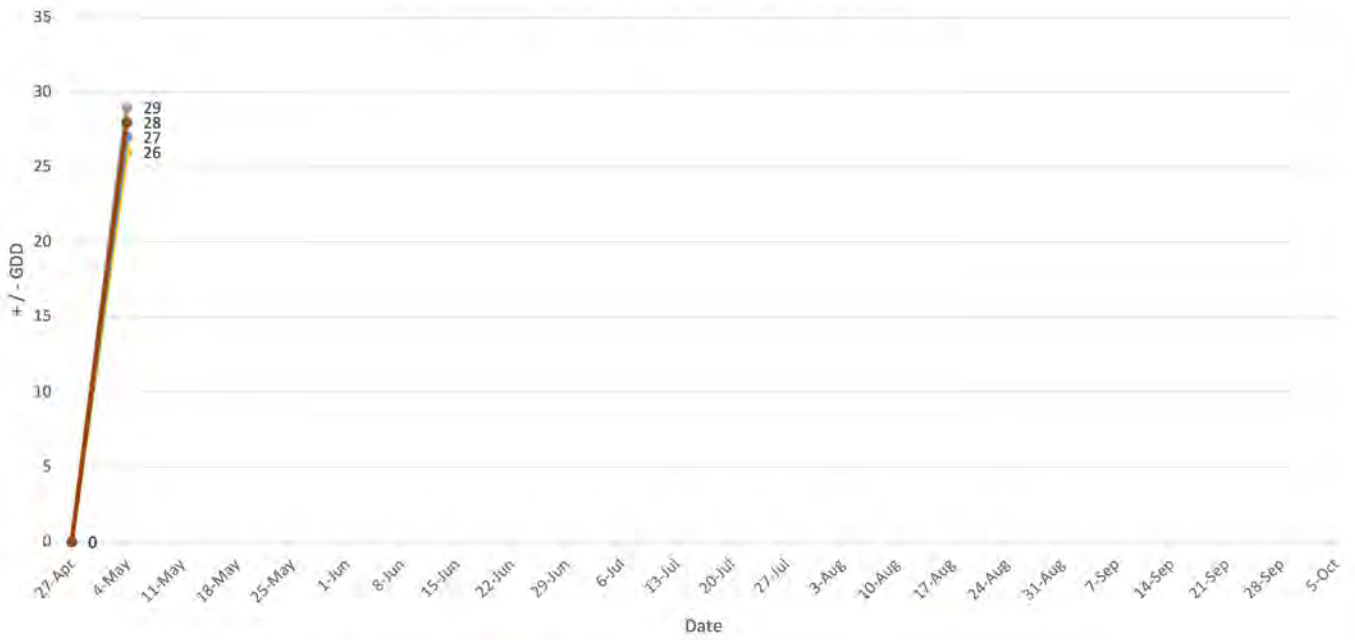

East Central North Dakota Departure From Normal

—●— 2021 Hendrum, MN
—●— 2021 Page, ND
—●— 2021 Sanborn, ND
—●— 2021 Blanchard, ND
—●— 2021 Tower City, ND
—●— 2021 Cooperstown, ND
—●— 2021 Sharon, ND
—●— 2021 Hannaford, ND