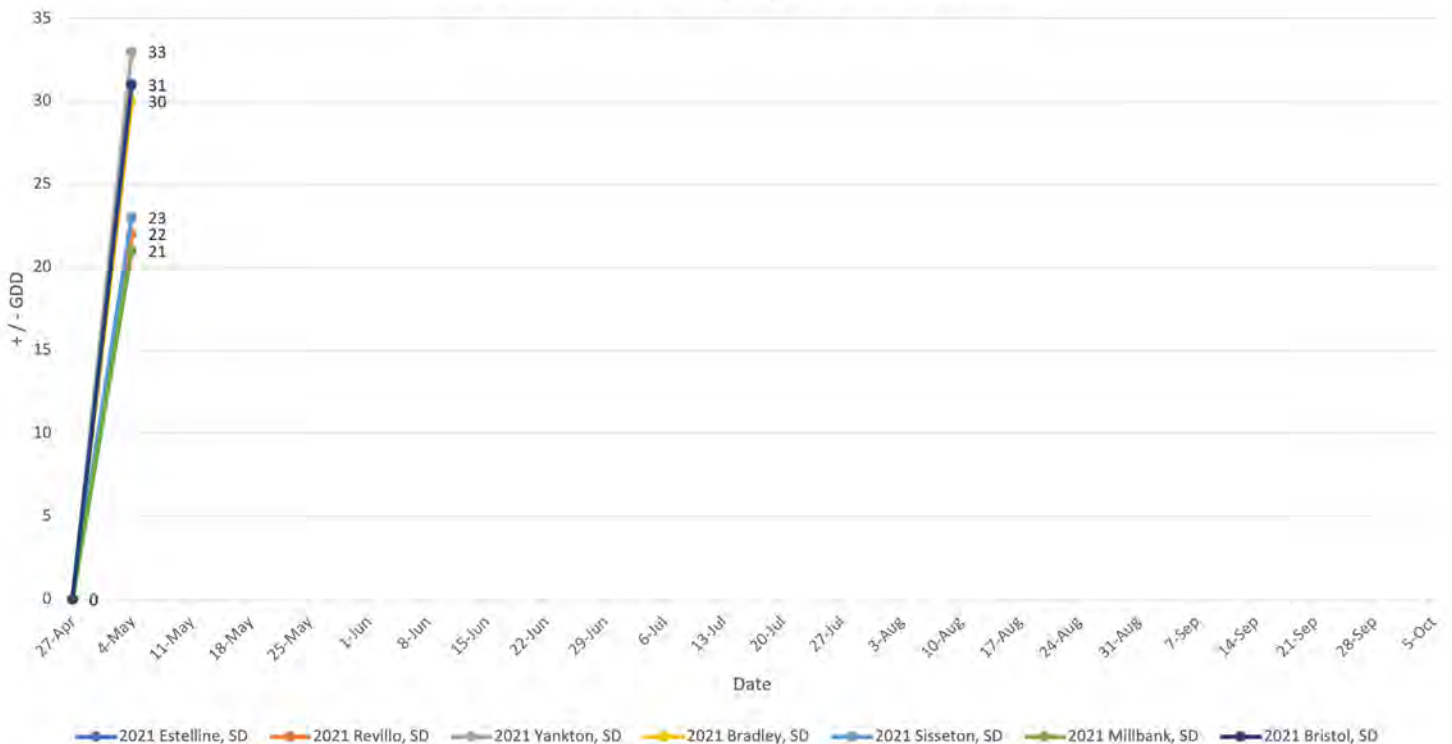

Soybeans are in full force right now and should be all wrapped up within 10 days.

CODY OLSON

605-929-5688

CODYO@PETERSONFARMSSEED.COM

2021 Eastern South Dakota Departure From Normal

WEEK OF MAY 4, 2021

CRAIG LAVOI SOUTHWEST MN