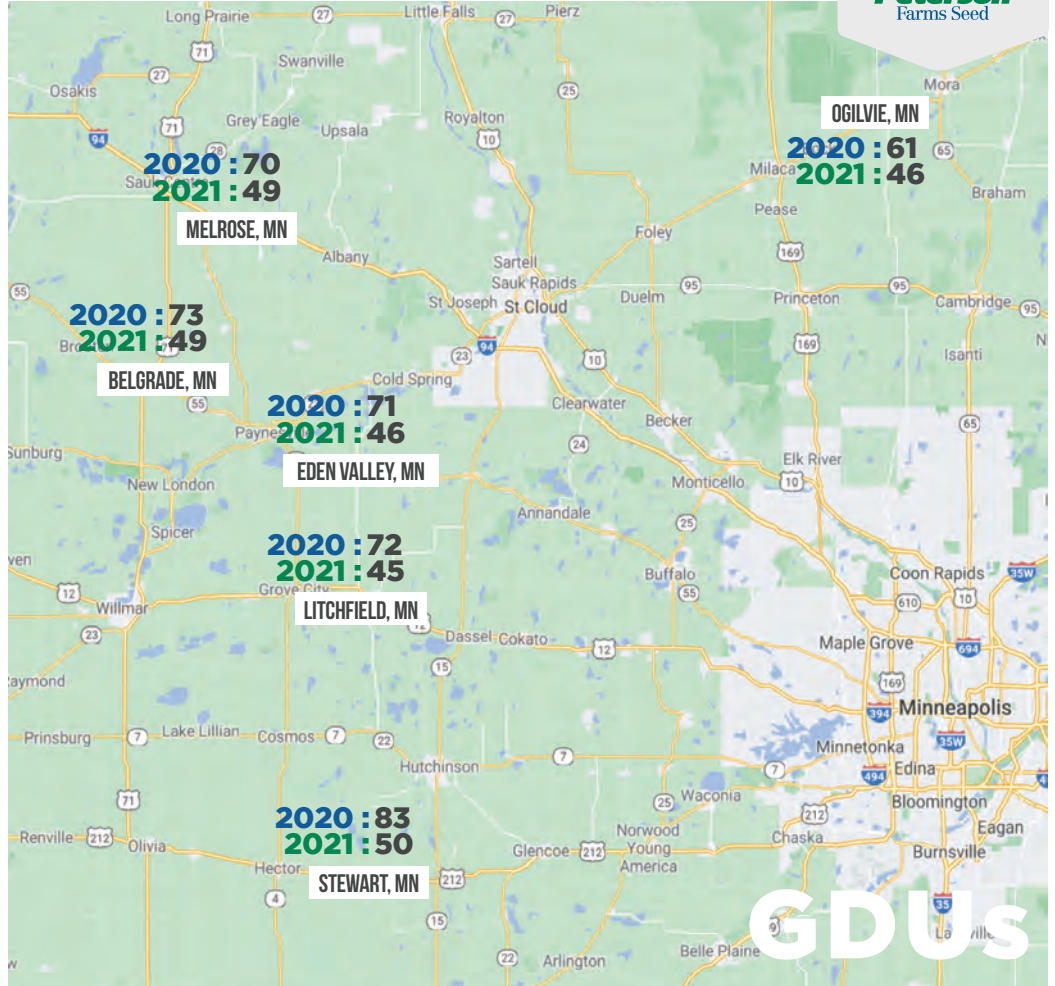

North East North Dakota Departure From Normal

WEEK OF MAY 4, 2021

MIKE SORBY WEST CENTRAL MN

WEEKLY NOTES

Wheat is done, corn is 80% done and soybeans are 50% done.

Some areas are still a little wet but overall, planting conditions are the best we've seen since 2017.

MIKE SORBY

701-238-3914
MIKES@PETERSONFARMSSEED.COM

GDU's

2021 West Central Minnesota and South East North Dakota Departure From Normal

WEEK OF MAY 4, 2021

PAUL BROMLEY NORTHWEST ND

WEEKLY NOTES

We've got some corn going in the ground but a few guys still holding off with the lower-end soil temperature.

Wheat will be finishing up soon and soybeans have started going out the door!

PAUL BROMLEY

701-399-6944
PAUL@PETERSONFARMSSEED.COM

GDU's

2021 Central and Northwest North Dakota

WEEK OF MAY 4, 2021

TRAVIS WINTER EAST CENTRAL MN

WEEKLY NOTES

Farmers at the northern end of my area are about half done with corn, while the southern guys are pretty much done.

Soybeans are going in the ground all over, with farmers in the south finishing this weekend.