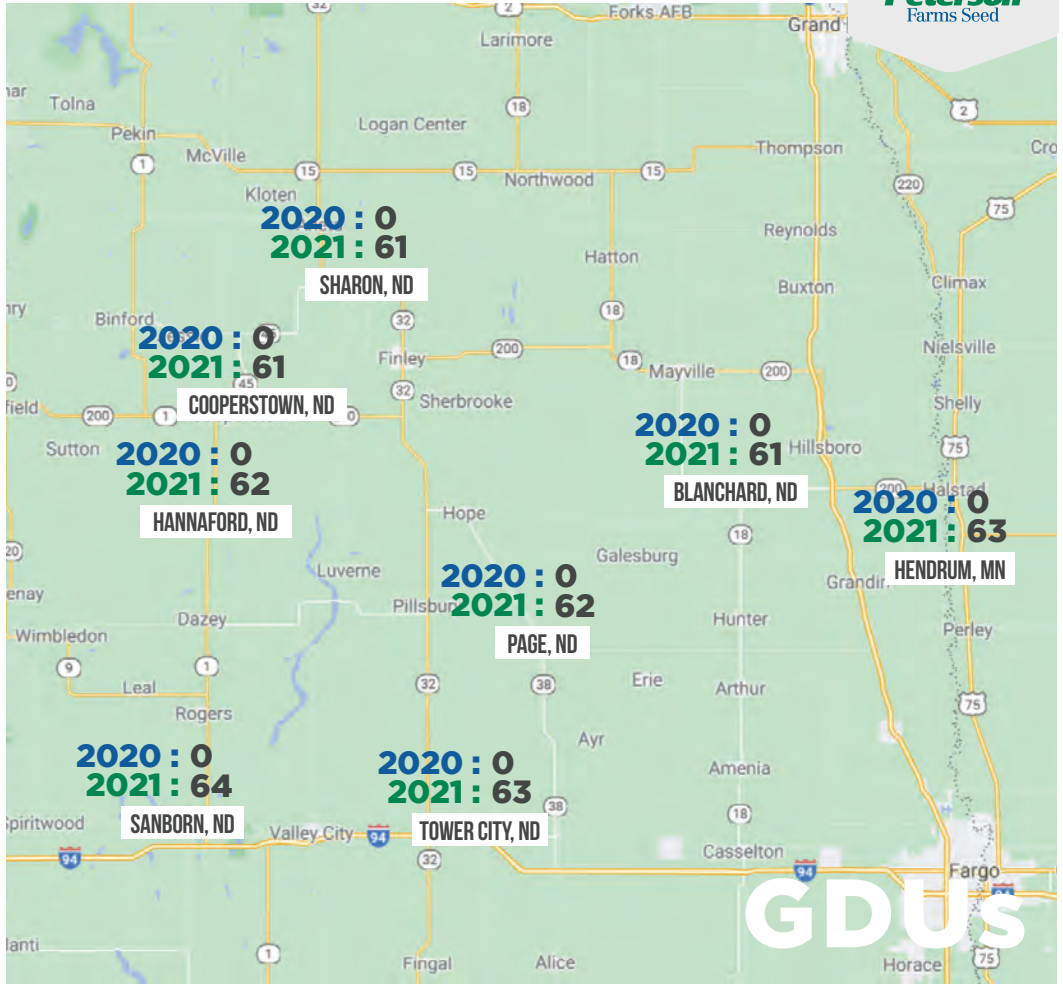

Soybeans are all over the board: some will be finishing this week and some haven't started.

CRAIG LAVOI

218-282-0791
CRAIG@PETERSONFARMSSEED.COM

GDU's

2021 Southwest Minnesota Departure From Normal

WEEK OF MAY 4, 2021

DANNI SANDERS

EAST CENTRAL ND
WEST CENTRAL MN

WEEKLY NOTES

Planting is all over the board, some areas are still wet while others might be finishing by the weekend.

Wheat is finishing up, 60% of the corn is done and we're about 25% done on beans.

DANNI SANDERS

701-371-1712
DANNI@PETERSONFARMSSEED.COM

GDUS

East Central North Dakota Departure From Normal

—●— 2021 Hendrum, MN
 —●— 2021 Page, ND
 —●— 2021 Sanborn, ND
 —●— 2021 Blanchard, ND
—●— 2021 Tower City, ND
 —●— 2021 Cooperstown, ND
 —●— 2021 Sharon, ND
 —●— 2021 Hannaford, ND