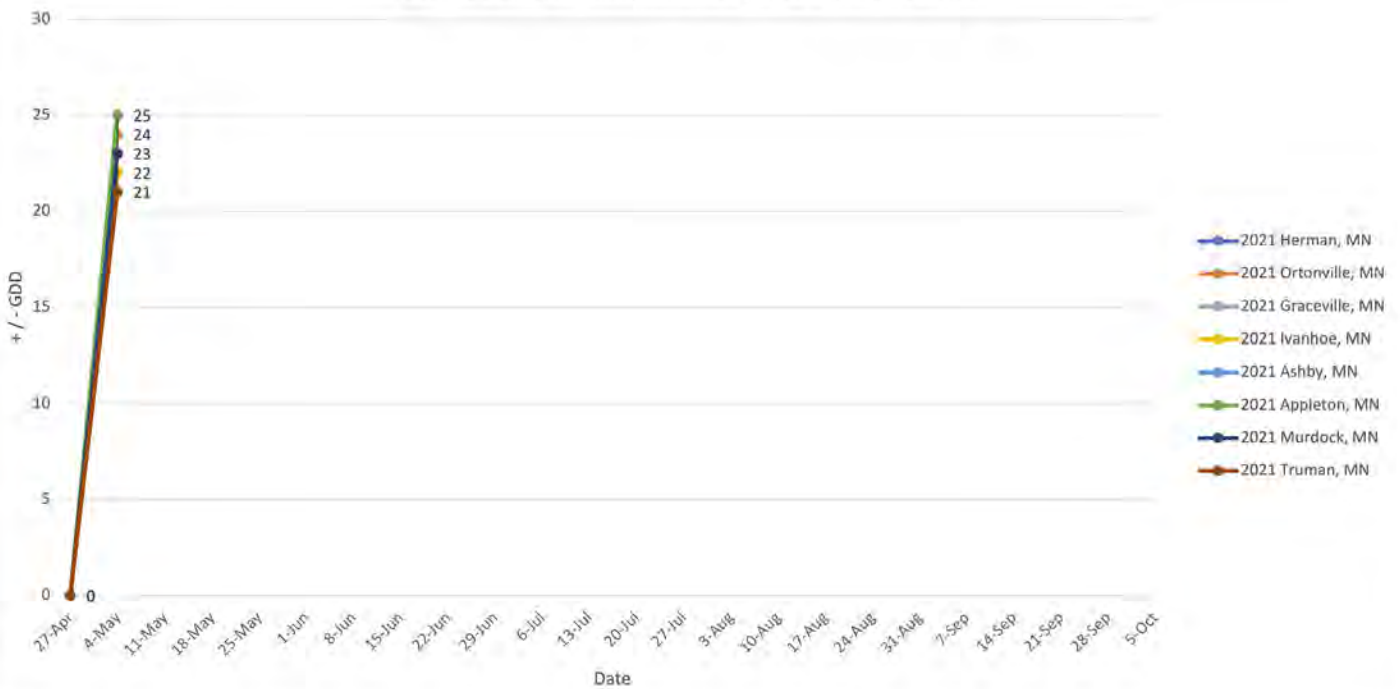

GDU's

2021 Southwest Minnesota Departure From Normal