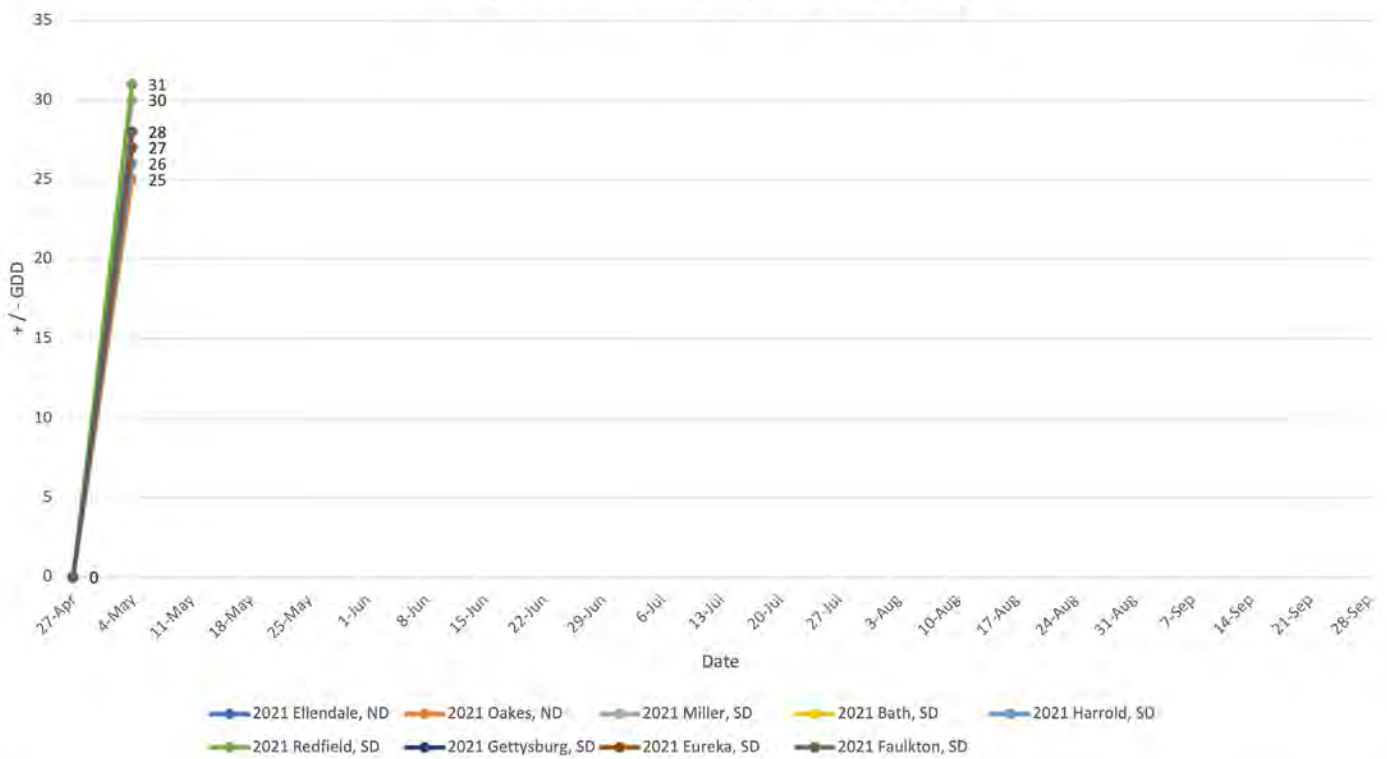

GDUs

2021 Central South Dakota Departure From Normal