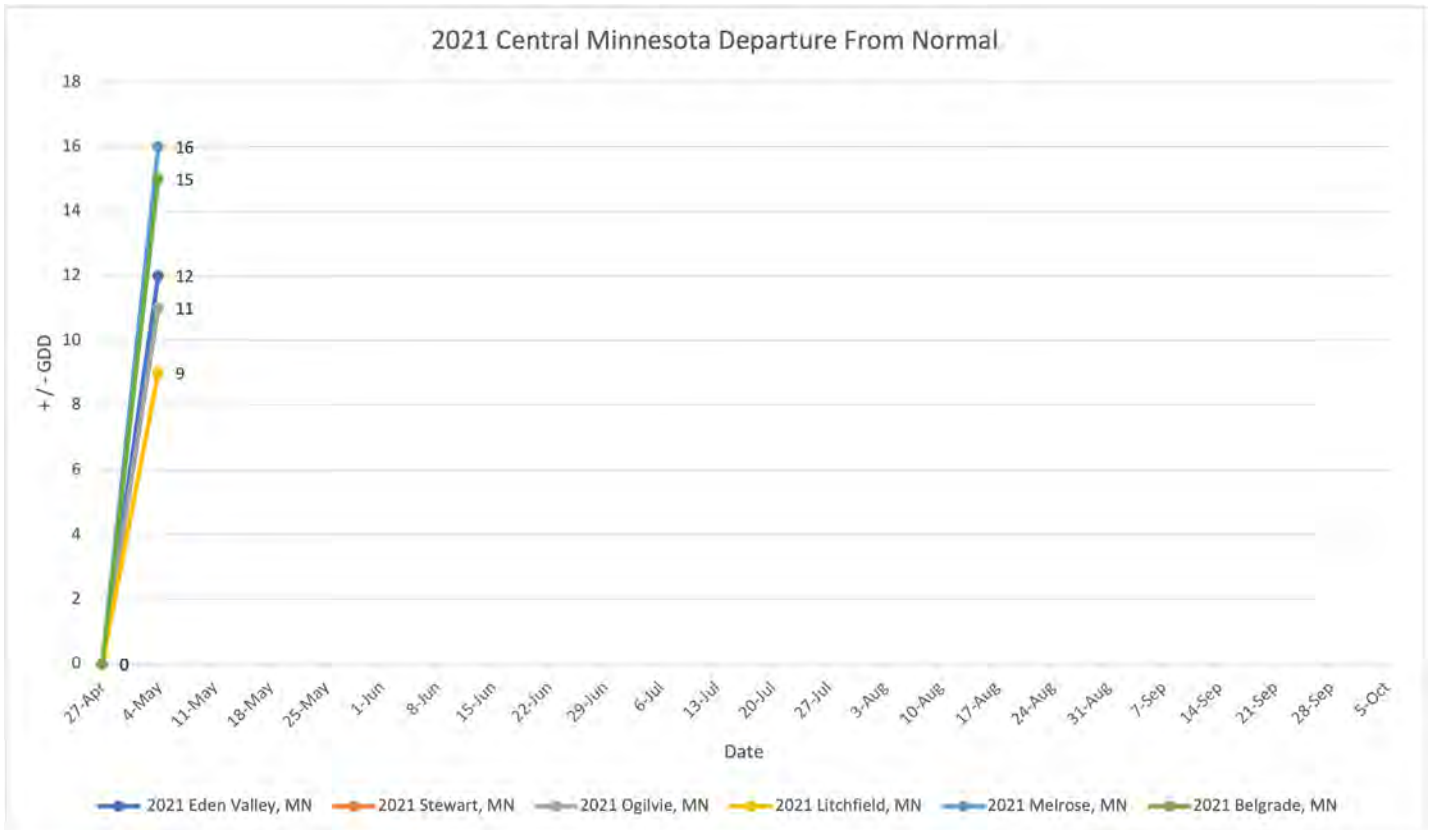

TRAVIS WINTER

320-290-4096

TRAVIS@PETERSONFARMSSEED.COM