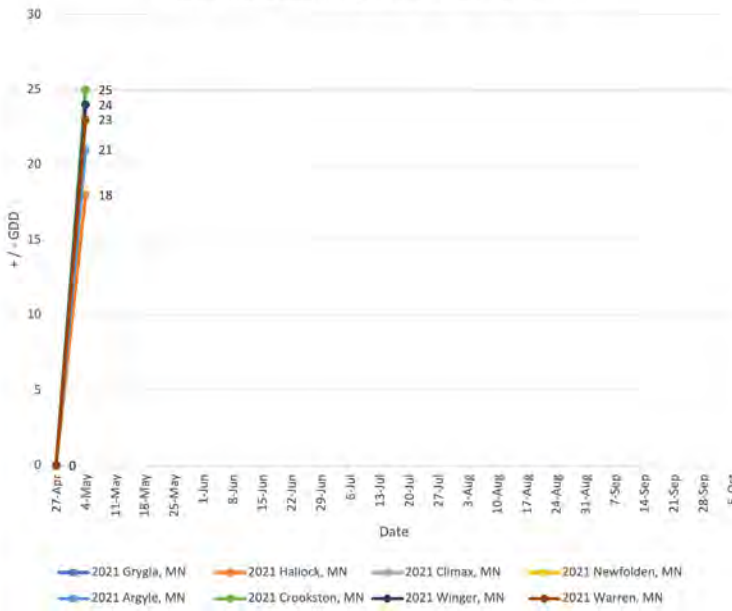

A few guys have already finished planting!

Most corn should be in by the weekend and soybean planting should finish up next week.

KAYLA VOELLER

701-430-6820
KAYLA@PETERSONFARMSSEED.COM

GDU's

Northwest Minnesota Departure From Normal

North East North Dakota Departure From Normal

WEEK OF MAY 4, 2021

MIKE SORBY WEST CENTRAL MN

WEEKLY NOTES

Wheat is done, corn is 80% done and soybeans are 50% done.

Some areas are still a little wet but overall, planting conditions are the best we've seen since 2017.