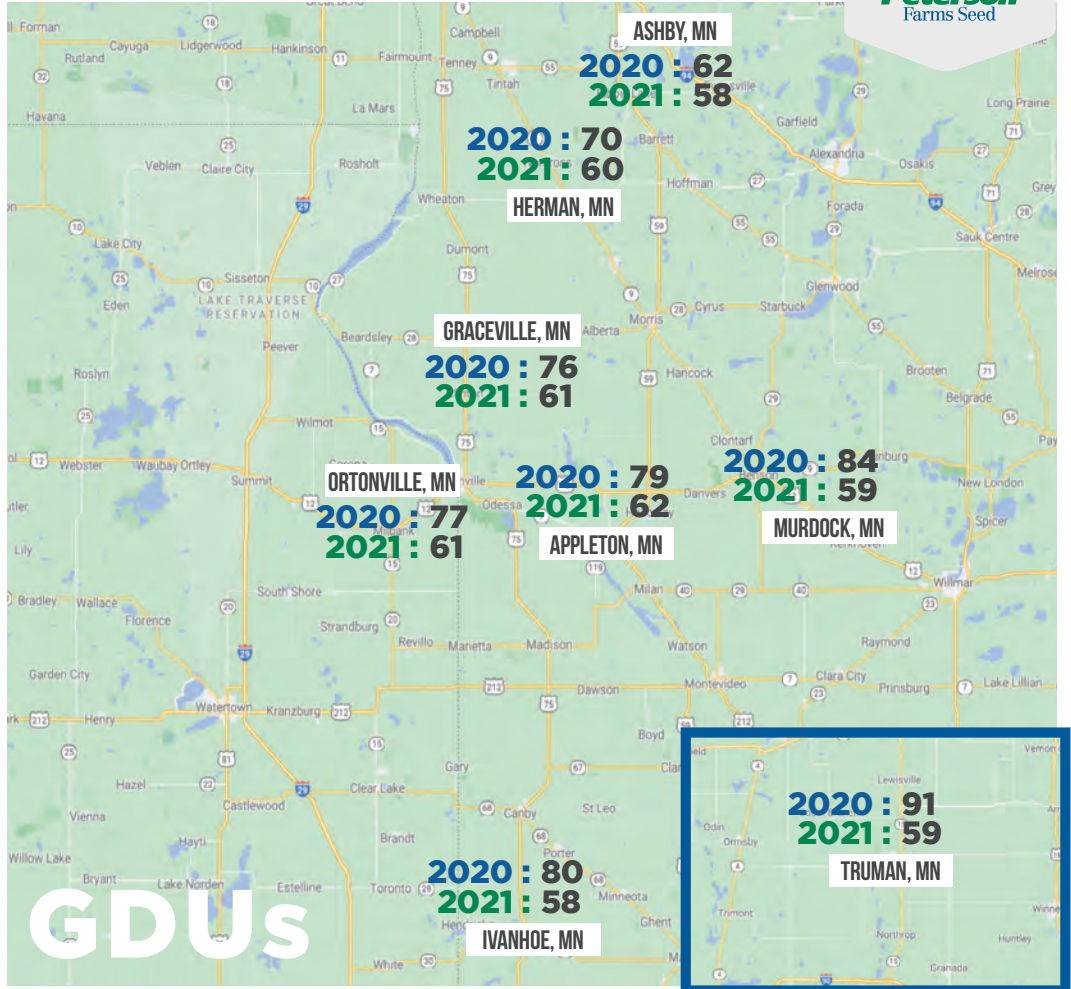

WEEK OF MAY 4, 2021

CRAIG LAVOI SOUTHWEST MN

WEEKLY NOTES

South of Willmar, I'm seeing farmers finishing up corn.

Head north, up to Fergus Falls, they are hoping to finish corn this weekend.

Soybeans are all over the board: some will be finishing this week and some haven't started.

CRAIG LAVOI

218-282-0791
CRAIG@PETERSONFARMSSEED.COM